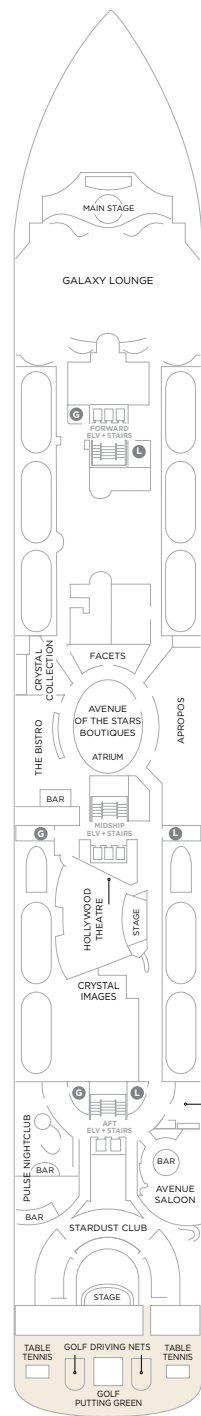

## DECK 5

CONCIERGE  
CRYSTAL COVE  
CRYSTAL PLAZA  
RECEPTION  
FUTURE SALES CONSULTANT  
MEDICAL CENTER  
SHORE EXCURSIONS  
WATERSIDE RESTAURANT

DECK 5

## DECK 6

APROPOS  
ATRIUM  
AVENUE SALOON  
CRYSTAL COLLECTION  
CRYSTAL IMAGES  
CONNOISSEUR CLUB  
FACETS  
GALAXY LOUNGE  
GOLF DRIVING NETS & PUTTING GREEN  
HOLLYWOOD THEATRE  
PULSE NIGHT CLUB  
STARDUST CLUB  
TABLE TENNIS  
THE BISTRO

DECK 6

## DECK 8

SUITES & GUEST ROOMS 8001 - 8079  
Redesigned in 2023  
LAUNDERETTE  
SHUFFLE BOARD

DECK 8