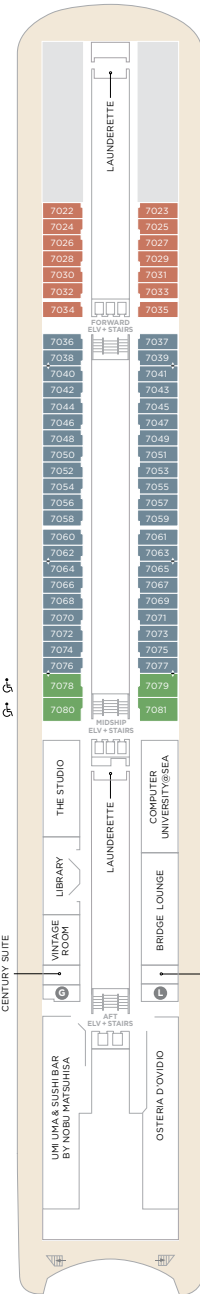

DECK 7

DECK 8

SUITES & GUEST ROOMS 8001 - 8079
Redesigned in 2023
LAUNDERETTE
SHUFFLE BOARD