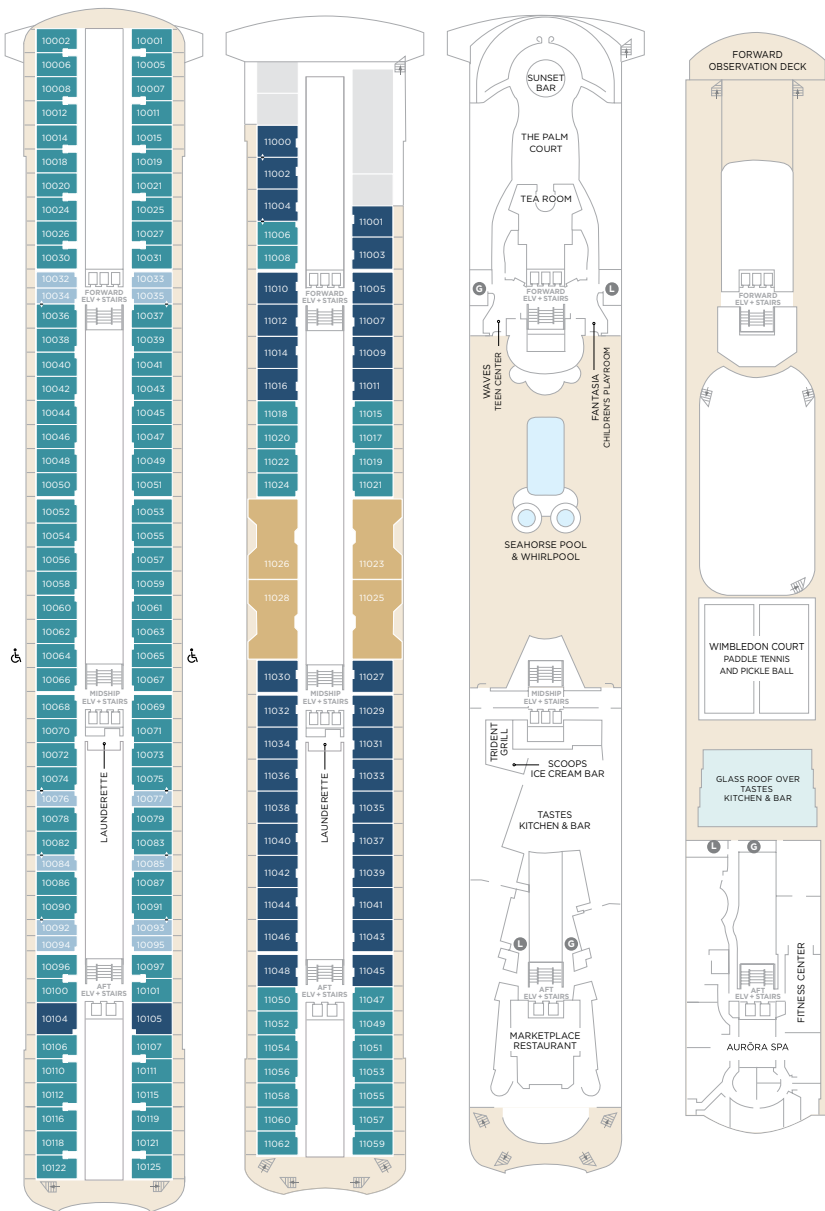

## DECK 8

SUITES & GUEST ROOMS 8001 - 8079  
Redesigned in 2023  
LAUNDERETTE  
SHUFFLE BOARD

DECK 8

## DECK 9

SUITES & GUEST ROOMS 9001 - 9081  
Redesigned in 2023  
LAUNDERETTE

DECK 9

**SUITES & GUEST ROOMS**

- CRYSTAL PENTHOUSE SUITE
- JUNIOR CRYSTAL PENTHOUSE SUITE
- SAPPHIRE VERANDA SUITE
- AQUAMARINE VERANDA SUITE
- DOUBLE GUEST ROOM WITH VERANDA
- DOUBLE GUEST ROOM, OCEAN VIEW
- SINGLE GUEST ROOM, OCEAN VIEW

- ACCESSIBLE SUITES .....
- CONNECTING SUITES .....

**DECK 10**

**DECK 11**

**DECK 12**

**DECK 13**

**DECK 10**

SUITES 10001 - 10125  
Redesigned in 2023, 2018, and Classic  
LAUNDERETTE

**DECK 11**

SUITES 11000 - 11062  
Redesigned in 2018, and Classic  
LAUNDERETTE

**DECK 12**

MARKETPLACE RESTAURANT  
PALM COURT  
SCOOPS ICE CREAM BAR  
SEAHORSE POOL & WHIRLPOOL  
SUNSET BAR  
TASTES KITCHEN & BAR  
TRIDENT GRILL  
WAVES TEEN CENTER  
FANTASIA CHILDREN'S PLAYROOM