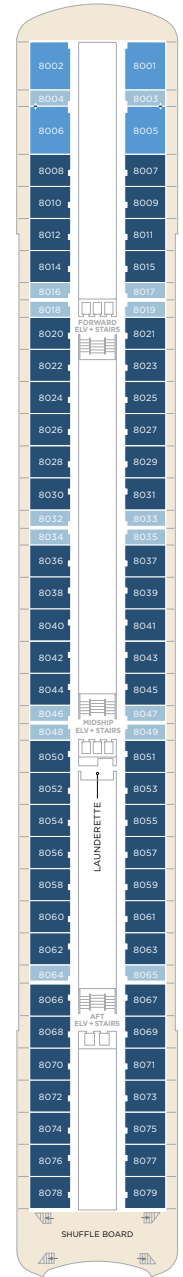

## DECK 6

APROPOS  
ATRIUM  
AVENUE SALOON  
CRYSTAL COLLECTION  
CRYSTAL IMAGES  
CONNOISSEUR CLUB  
FACETS  
GALAXY LOUNGE  
GOLF DRIVING NETS & PUTTING GREEN  
HOLLYWOOD THEATRE  
PULSE NIGHT CLUB  
STARDUST CLUB  
TABLE TENNIS  
THE BISTRO

DECK 6

DECK 7

## DECK 8

SUITES & GUEST ROOMS 8001 - 8079  
Redesigned in 2023  
LAUNDERETTE  
SHUFFLE BOARD

DECK 8