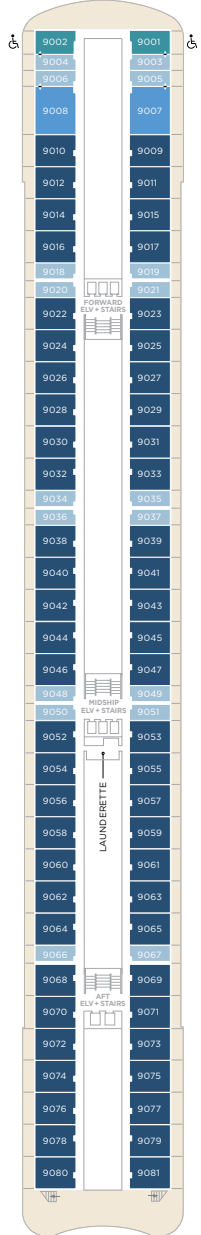

## DECK 6

APROPOS  
ATRIUM  
AVENUE SALOON  
CRYSTAL COLLECTION  
CRYSTAL IMAGES  
CONNOISSEUR CLUB  
FACETS  
GALAXY LOUNGE  
GOLF DRIVING NETS & PUTTING GREEN  
HOLLYWOOD THEATRE  
PULSE NIGHT CLUB  
STARDUST CLUB  
TABLE TENNIS  
THE BISTRO

DECK 7

## DECK 8

SUITES & GUEST ROOMS 8001 - 8079  
Redesigned in 2023  
LAUNDERETTE  
SHUFFLE BOARD

DECK 8

## DECK 9

SUITES & GUEST ROOMS 9001 - 9081  
Redesigned in 2023  
LAUNDERETTE

DECK 9

**SUITES & GUEST ROOMS**

- CRYSTAL PENTHOUSE SUITE
- JUNIOR CRYSTAL PENTHOUSE SUITE
- SAPPHIRE VERANDA SUITE
- AQUAMARINE VERANDA SUITE
- DOUBLE GUEST ROOM WITH VERANDA
- DOUBLE GUEST ROOM, OCEAN VIEW
- SINGLE GUEST ROOM, OCEAN VIEW